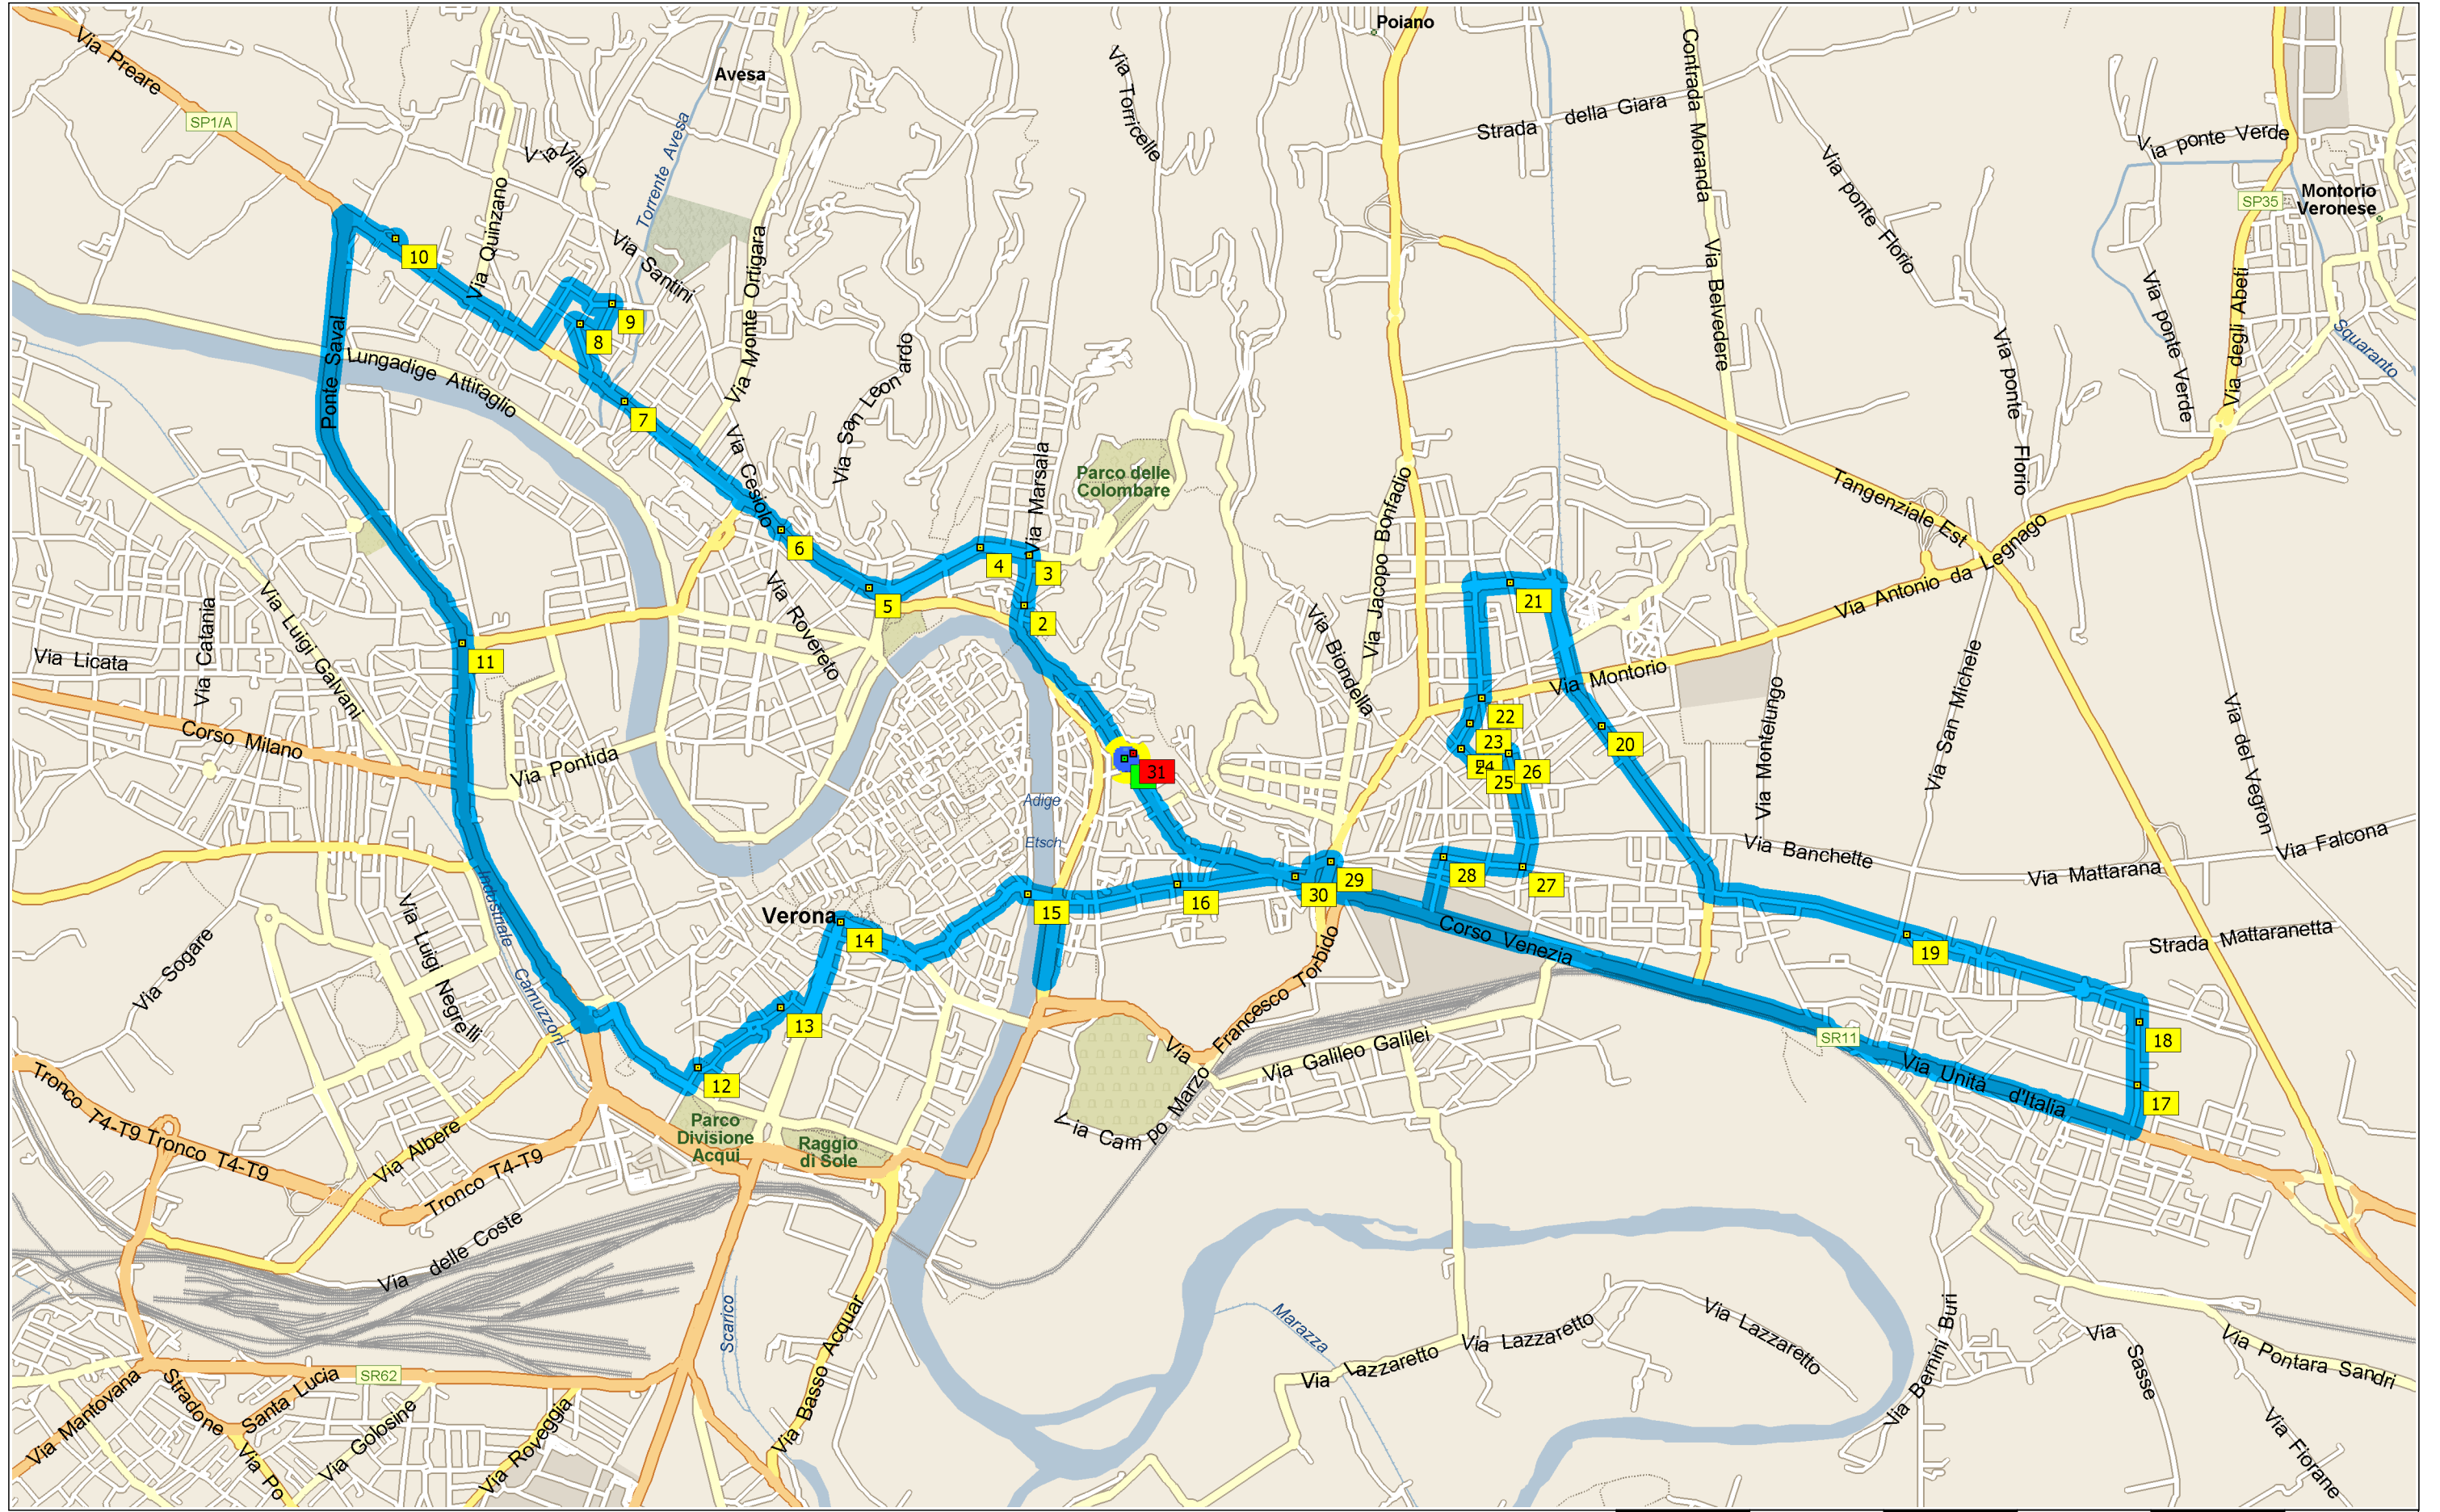

# pulmino Campostrini\_mattino

23,0 km; 57 minuti